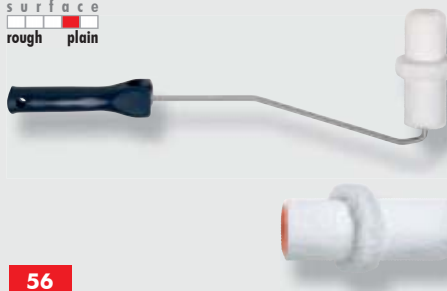

Microstar 5mm with adjustable roller ring, complete with 6mm frame.

Package	Width	PU	Layer	CCG1	CCG2	MOQ	Art. No.
standard	12cm	10	-	180	450	90	51660168N002-16

Replacement roller with adjustable roller ring, for 6mm frame.

standard	12cm	10	-	480	1.120	80	51660100N002-16